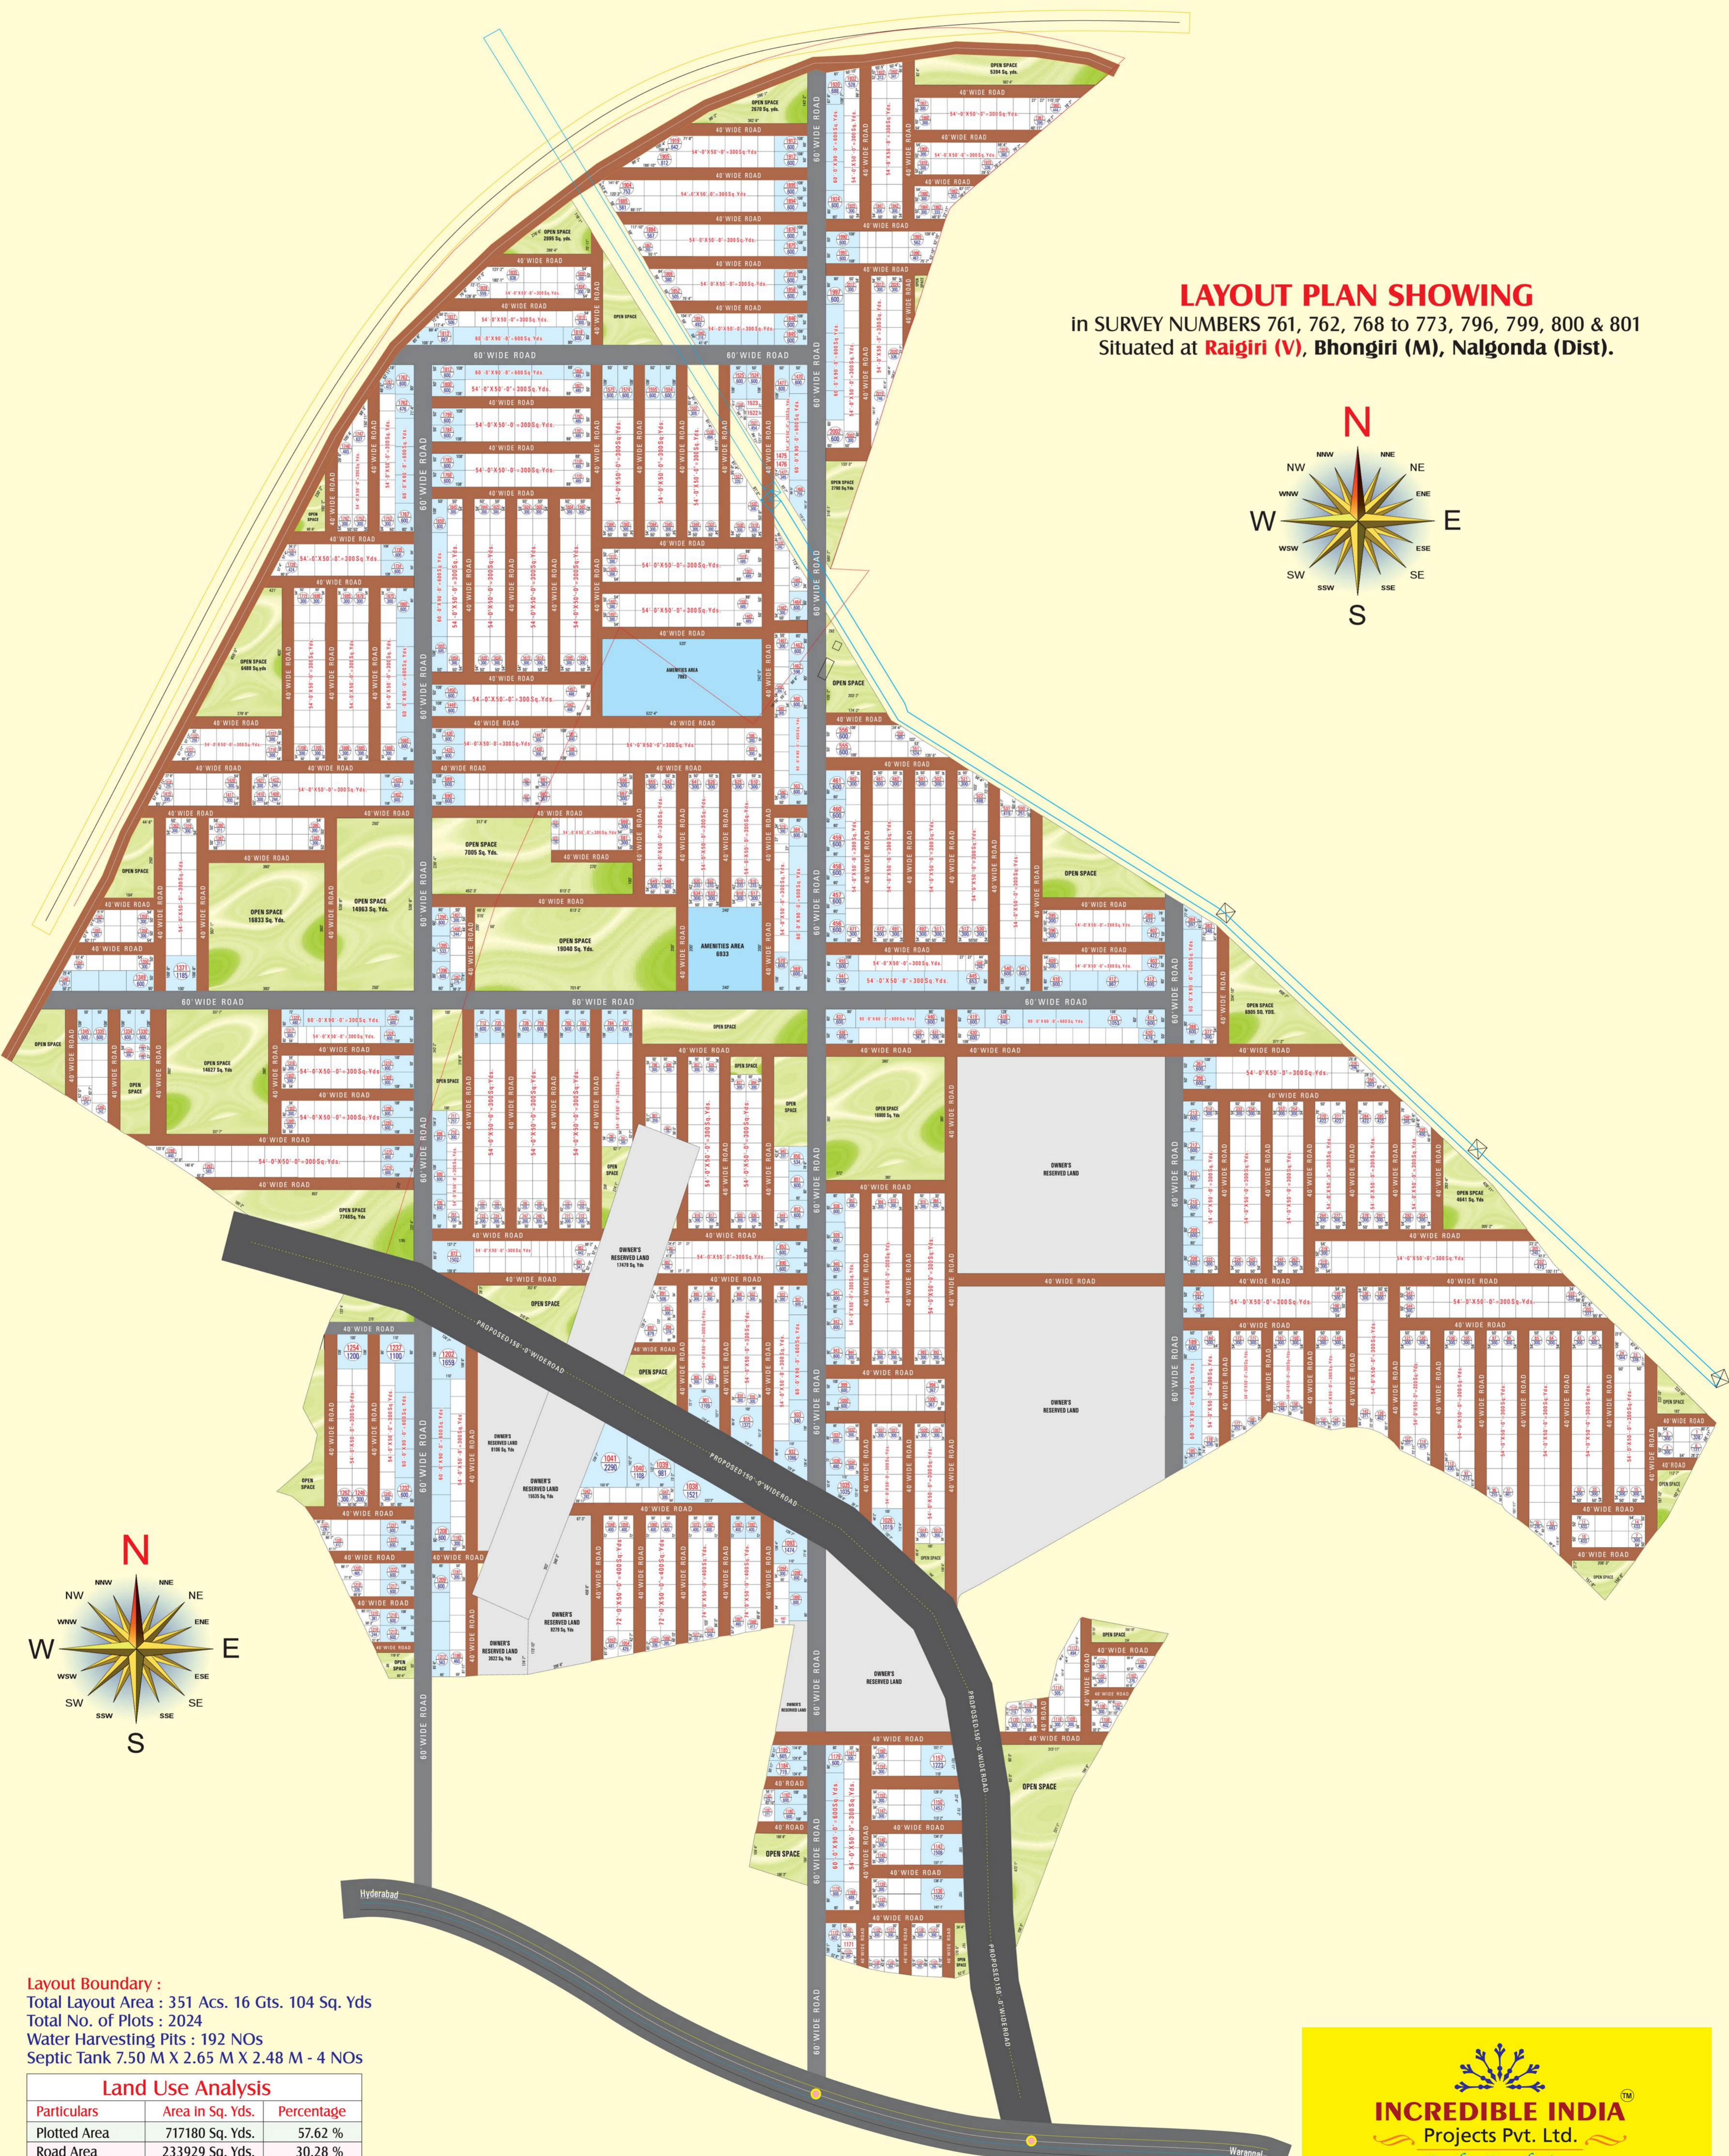

# INCREDIBLE INDIA'S TOMORROW WORLD

Beauty Lies in the Flaws

**LAYOUT PLAN SHOWING**  
in SURVEY NUMBERS 761, 762, 768 to 773, 796, 799, 800 & 801  
Situated at **Raigiri (V), Bhongiri (M), Nalgonda (Dist).**

**Layout Boundary :**  
Total Layout Area : 351 Acs. 16 Gts. 104 Sq. Yds  
Total No. of Plots : 2024  
Water Harvesting Pits : 192 NOS  
Septic Tank 7.50 M X 2.65 M X 2.48 M - 4 NOS

Land Use Analysis		
Particulars	Area in Sq. Yds.	Percentage
Plotted Area	717180 Sq. Yds.	57.62 %
Road Area	233929 Sq. Yds.	30.28 %
Amenities	13811 Sq. Yds.	2.1 %
Open Area	170015 Sq. Yds.	10 %
<b>Total Area :</b>	<b>1134935 Sq. Yds.</b>	<b>100.00 %</b>